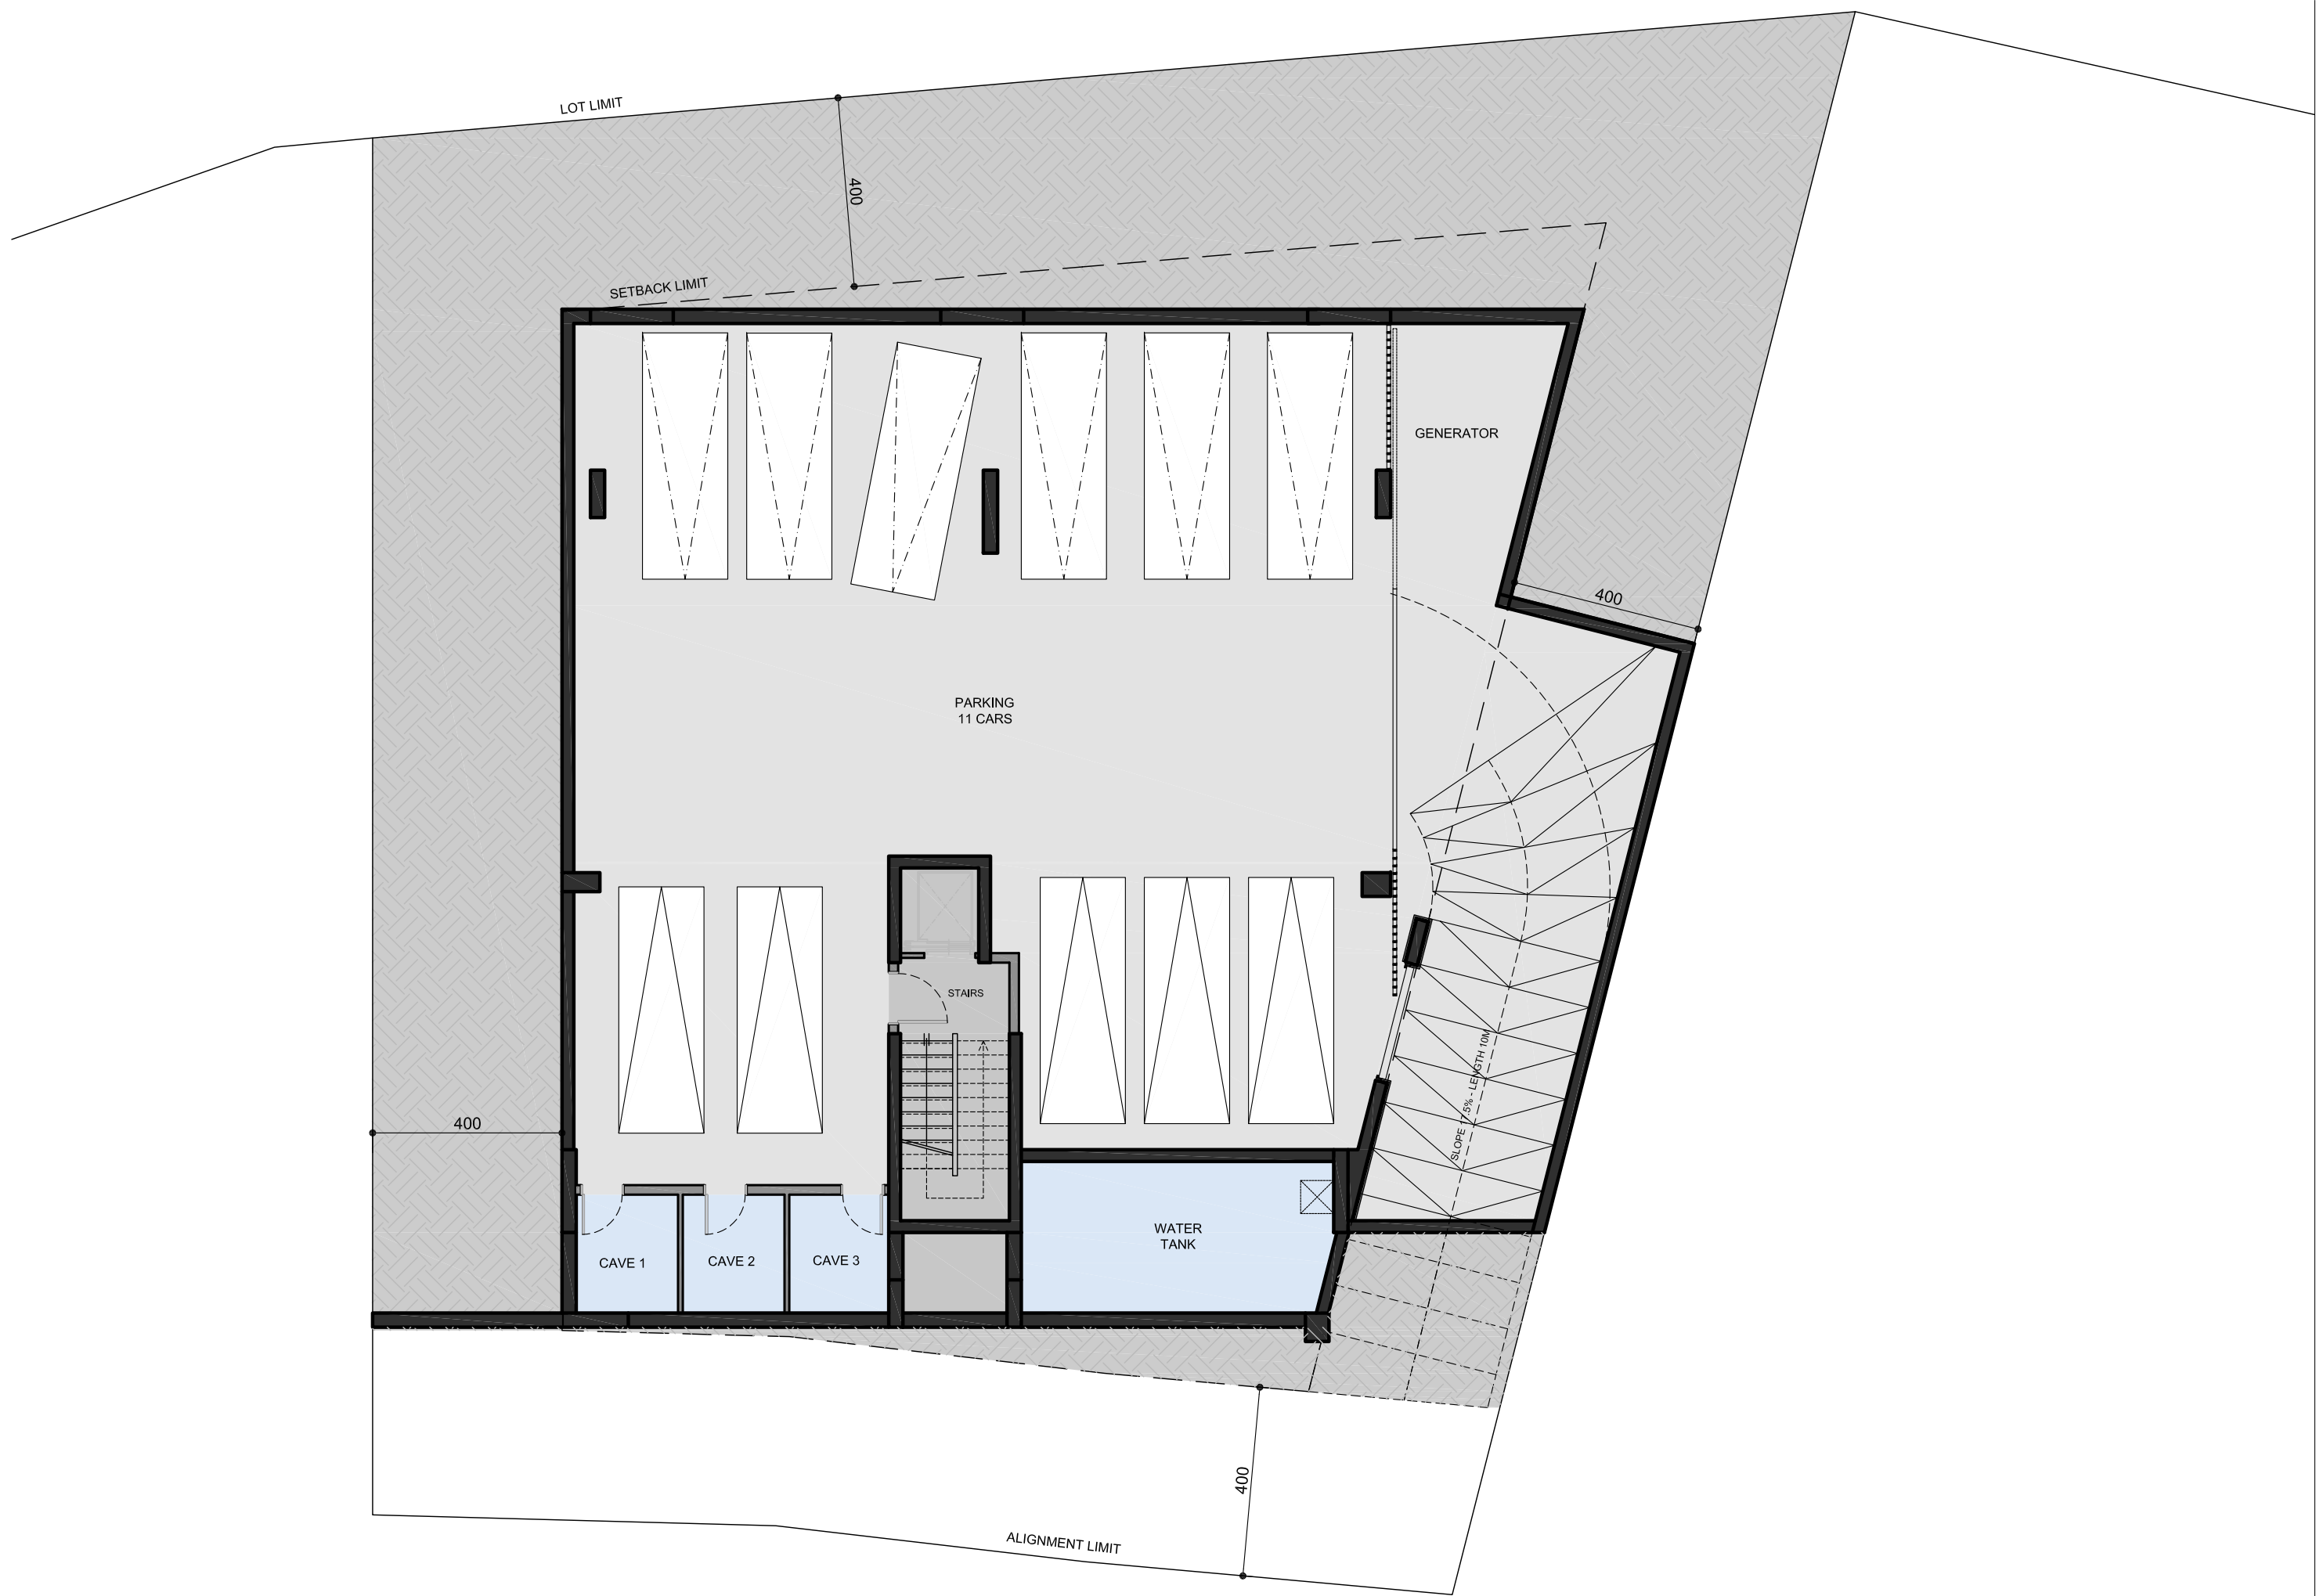

BEIT MERY - 5237

5237

5237

LOT LIMIT
300
ALIGNMENT LIMIT
400
SETBACK LIMIT

SETBACK LIMIT
400
LOT LIMIT

		Total Sellable Area without Terraces	Terraces	CARS
B1	APP A1	190	90	2
	APP B1	190	74	2
	Total/FI	380	164	4
GF	APP A2	190	56	2
	APP B2	190	111	2
	Total/FI	380	167	4
1ST FL	APP A3	190		2
	APP B3	190		2
	Total/FI	380		4
2ND FL	APP A4	190		2
	APP B4	190		2
	Total/FI	380		4
ROOF	APP A5	215	55	2
TOTAL		1735	386	18