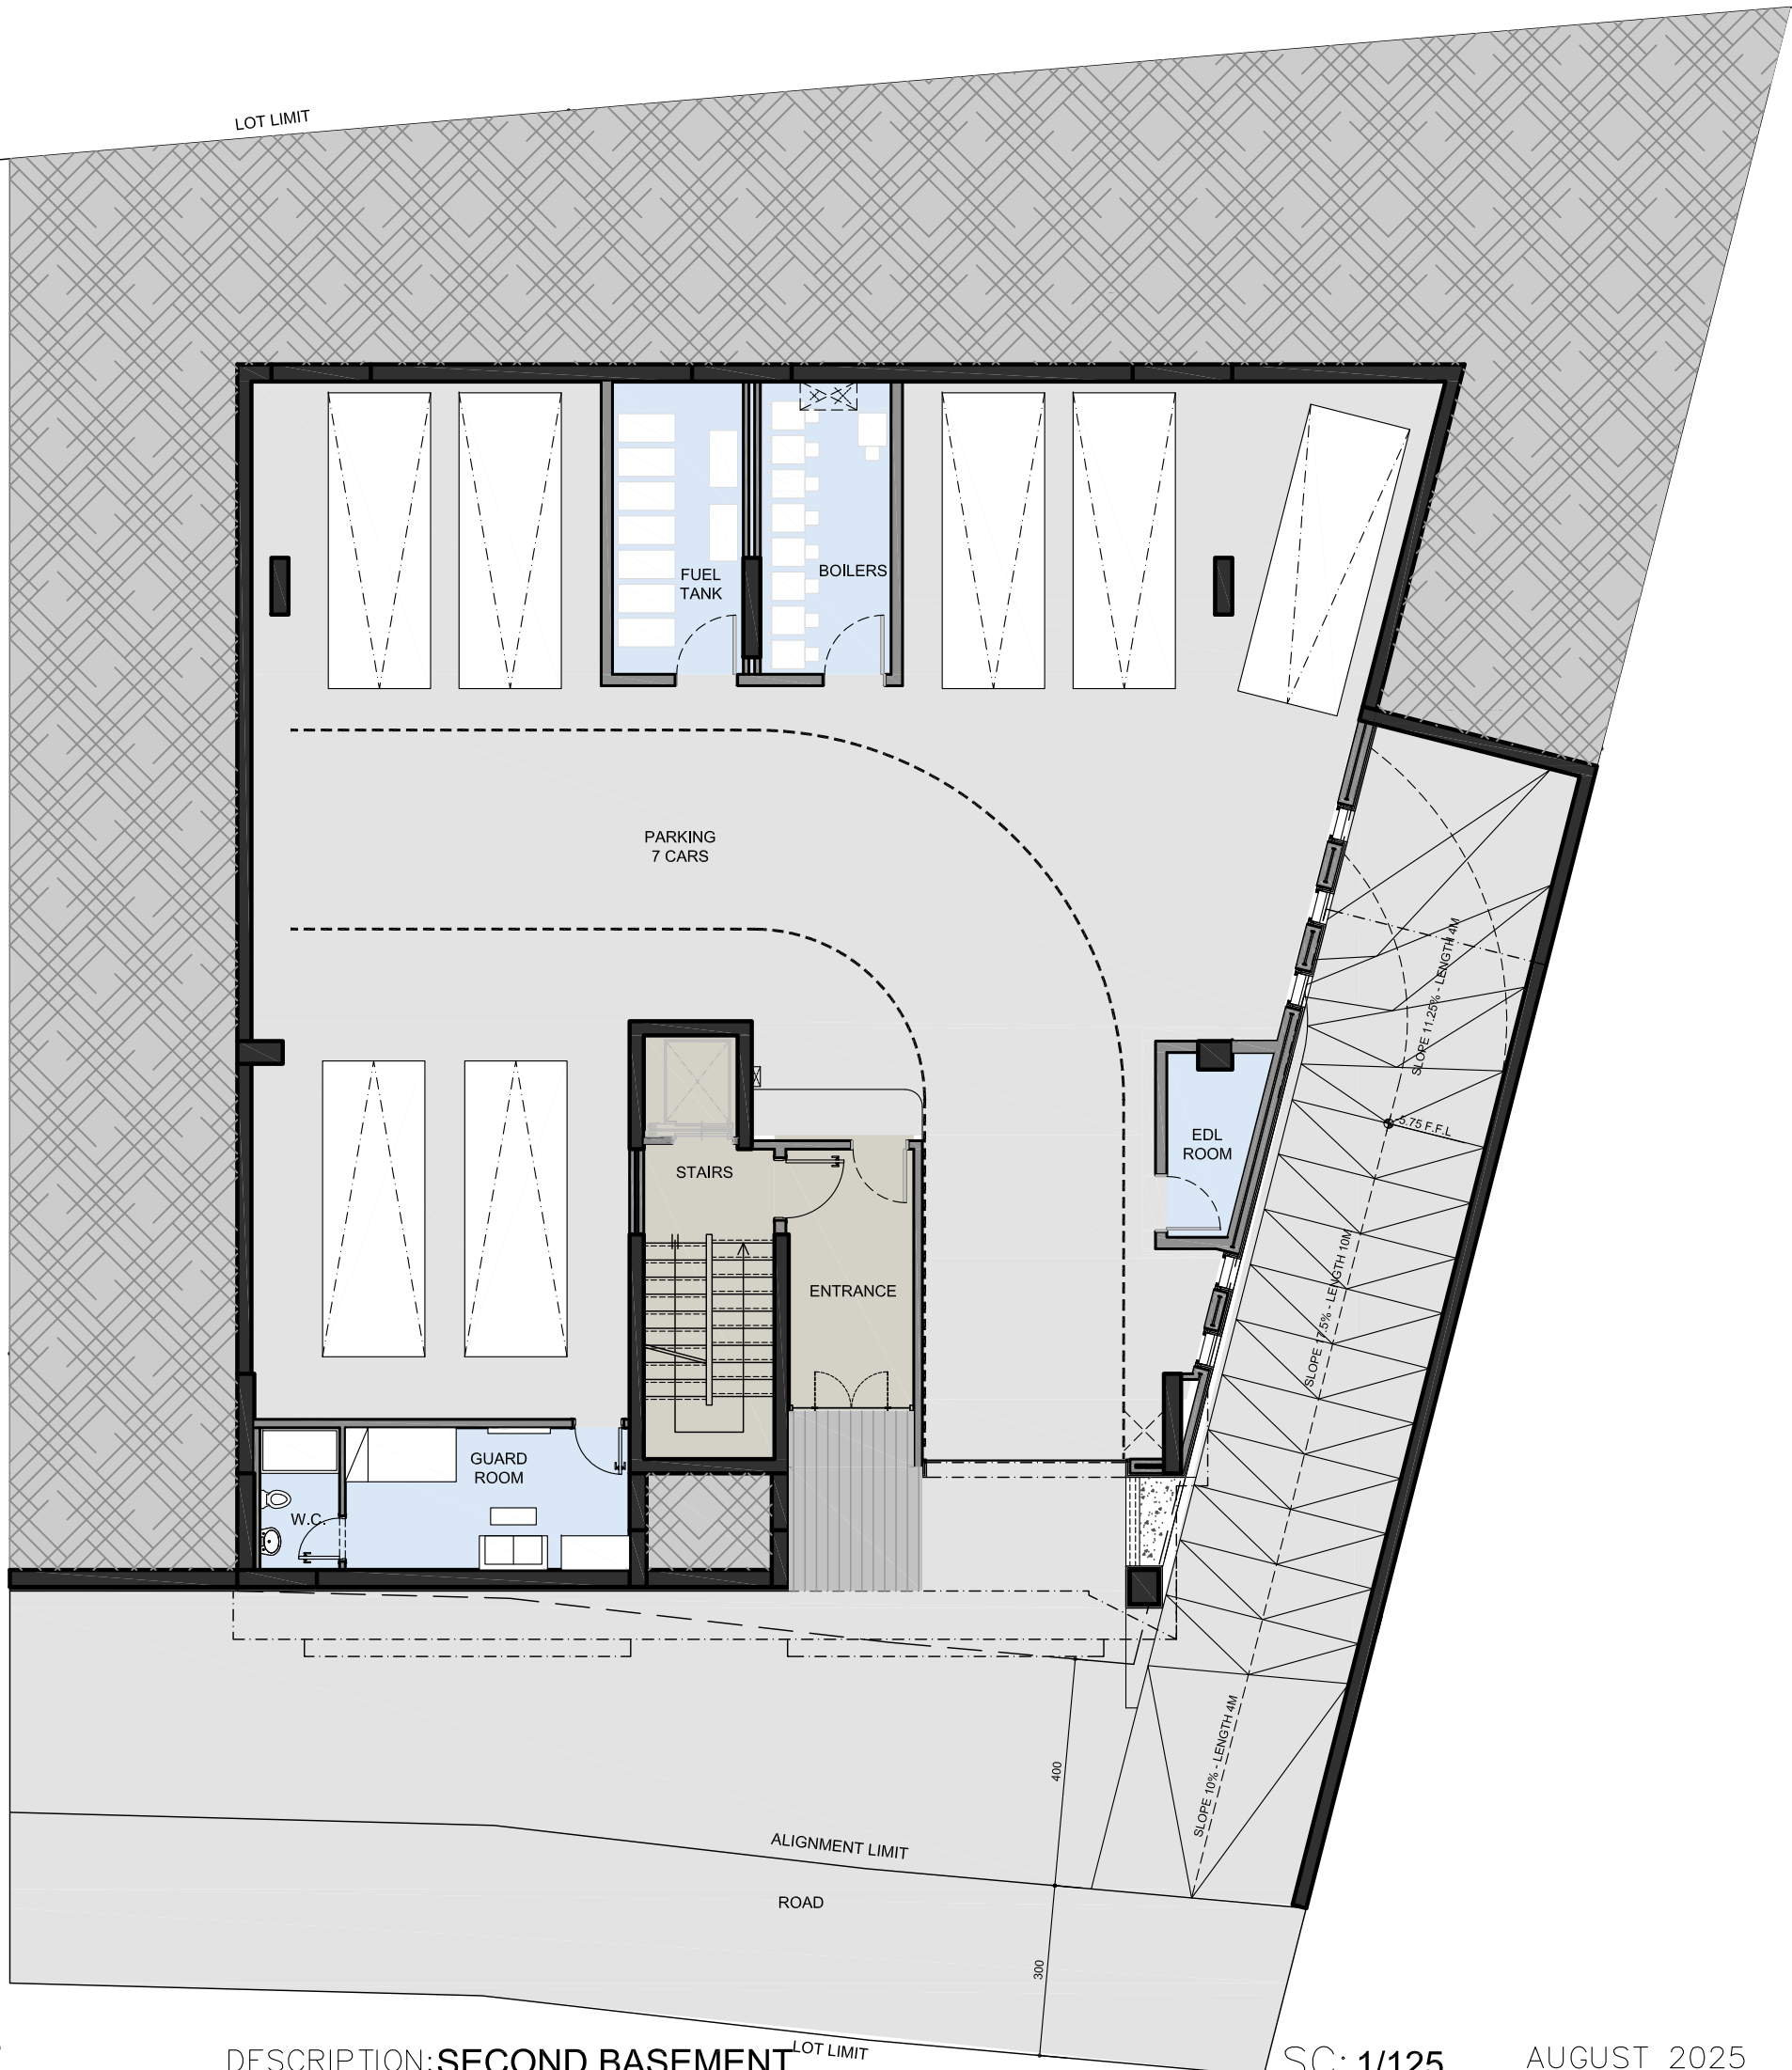

BEIT MERY - 5237

5237

5237

LOT LIMIT
300
ALIGNMENT LIMIT
400
SETBACK LIMIT

SETBACK LIMIT
400
LOT LIMIT

		Total Sellable Area without Terraces	Terraces	CARS
B1	APP A1	190	90	2
	APP B1	190	74	2
	Total/FI	380	164	4
GF	APP A2	190	56	2
	APP B2	190	111	2
	Total/FI	380	167	4
1ST FL	APP A3	190		2
	APP B3	190		2
	Total/FI	380		4
2ND FL	APP A4	190		2
	APP B4	190		2
	Total/FI	380		4
ROOF	APP A5	215	55	2
TOTAL		1735	386	18