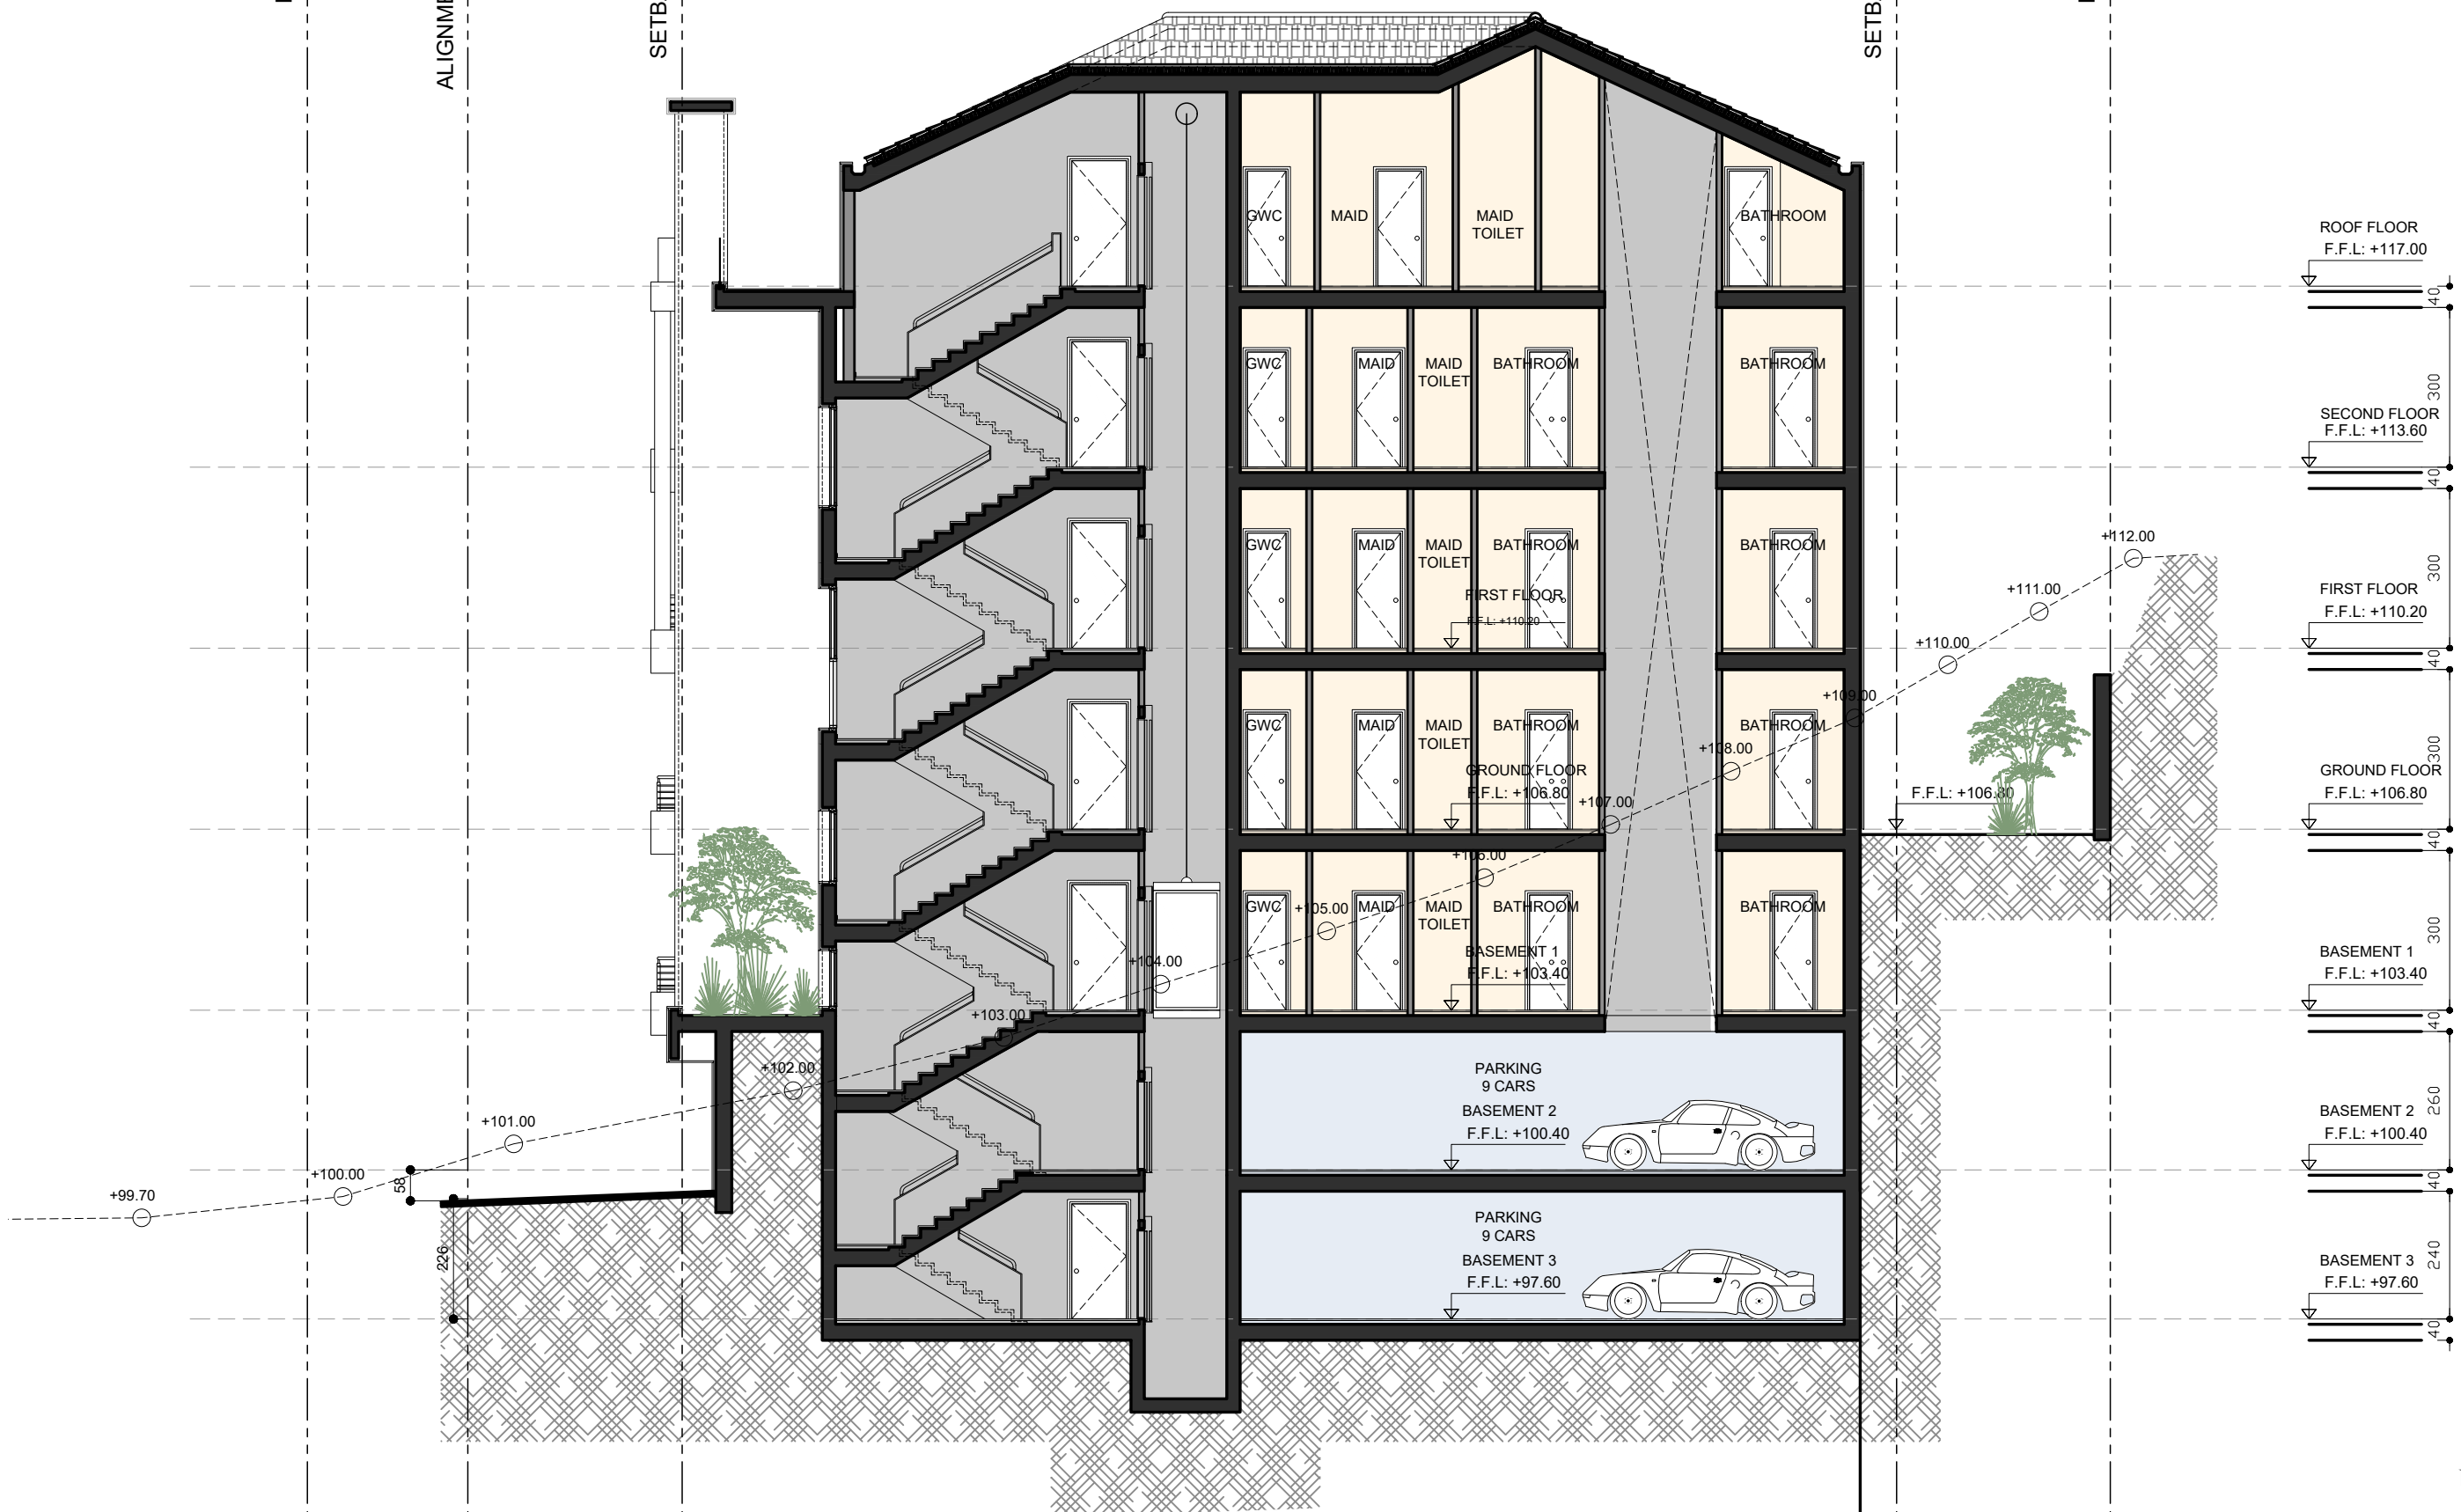

BEIT MERY - 5237

5237

5237

LOT LIMIT
300
ALIGNMENT LIMIT
400
SETBACK LIMIT

SETBACK LIMIT
400
LOT LIMIT

		Total Sellable Area without Terraces	Terraces	CARS
B1	APP A1	190	90	2
	APP B1	190	74	2
	Total/FI	380	164	4
GF	APP A2	190	56	2
	APP B2	190	111	2
	Total/FI	380	167	4
1ST FL	APP A3	190		2
	APP B3	190		2
	Total/FI	380		4
2ND FL	APP A4	190		2
	APP B4	190		2
	Total/FI	380		4
ROOF	APP A5	215	55	2
TOTAL		1735	386	18