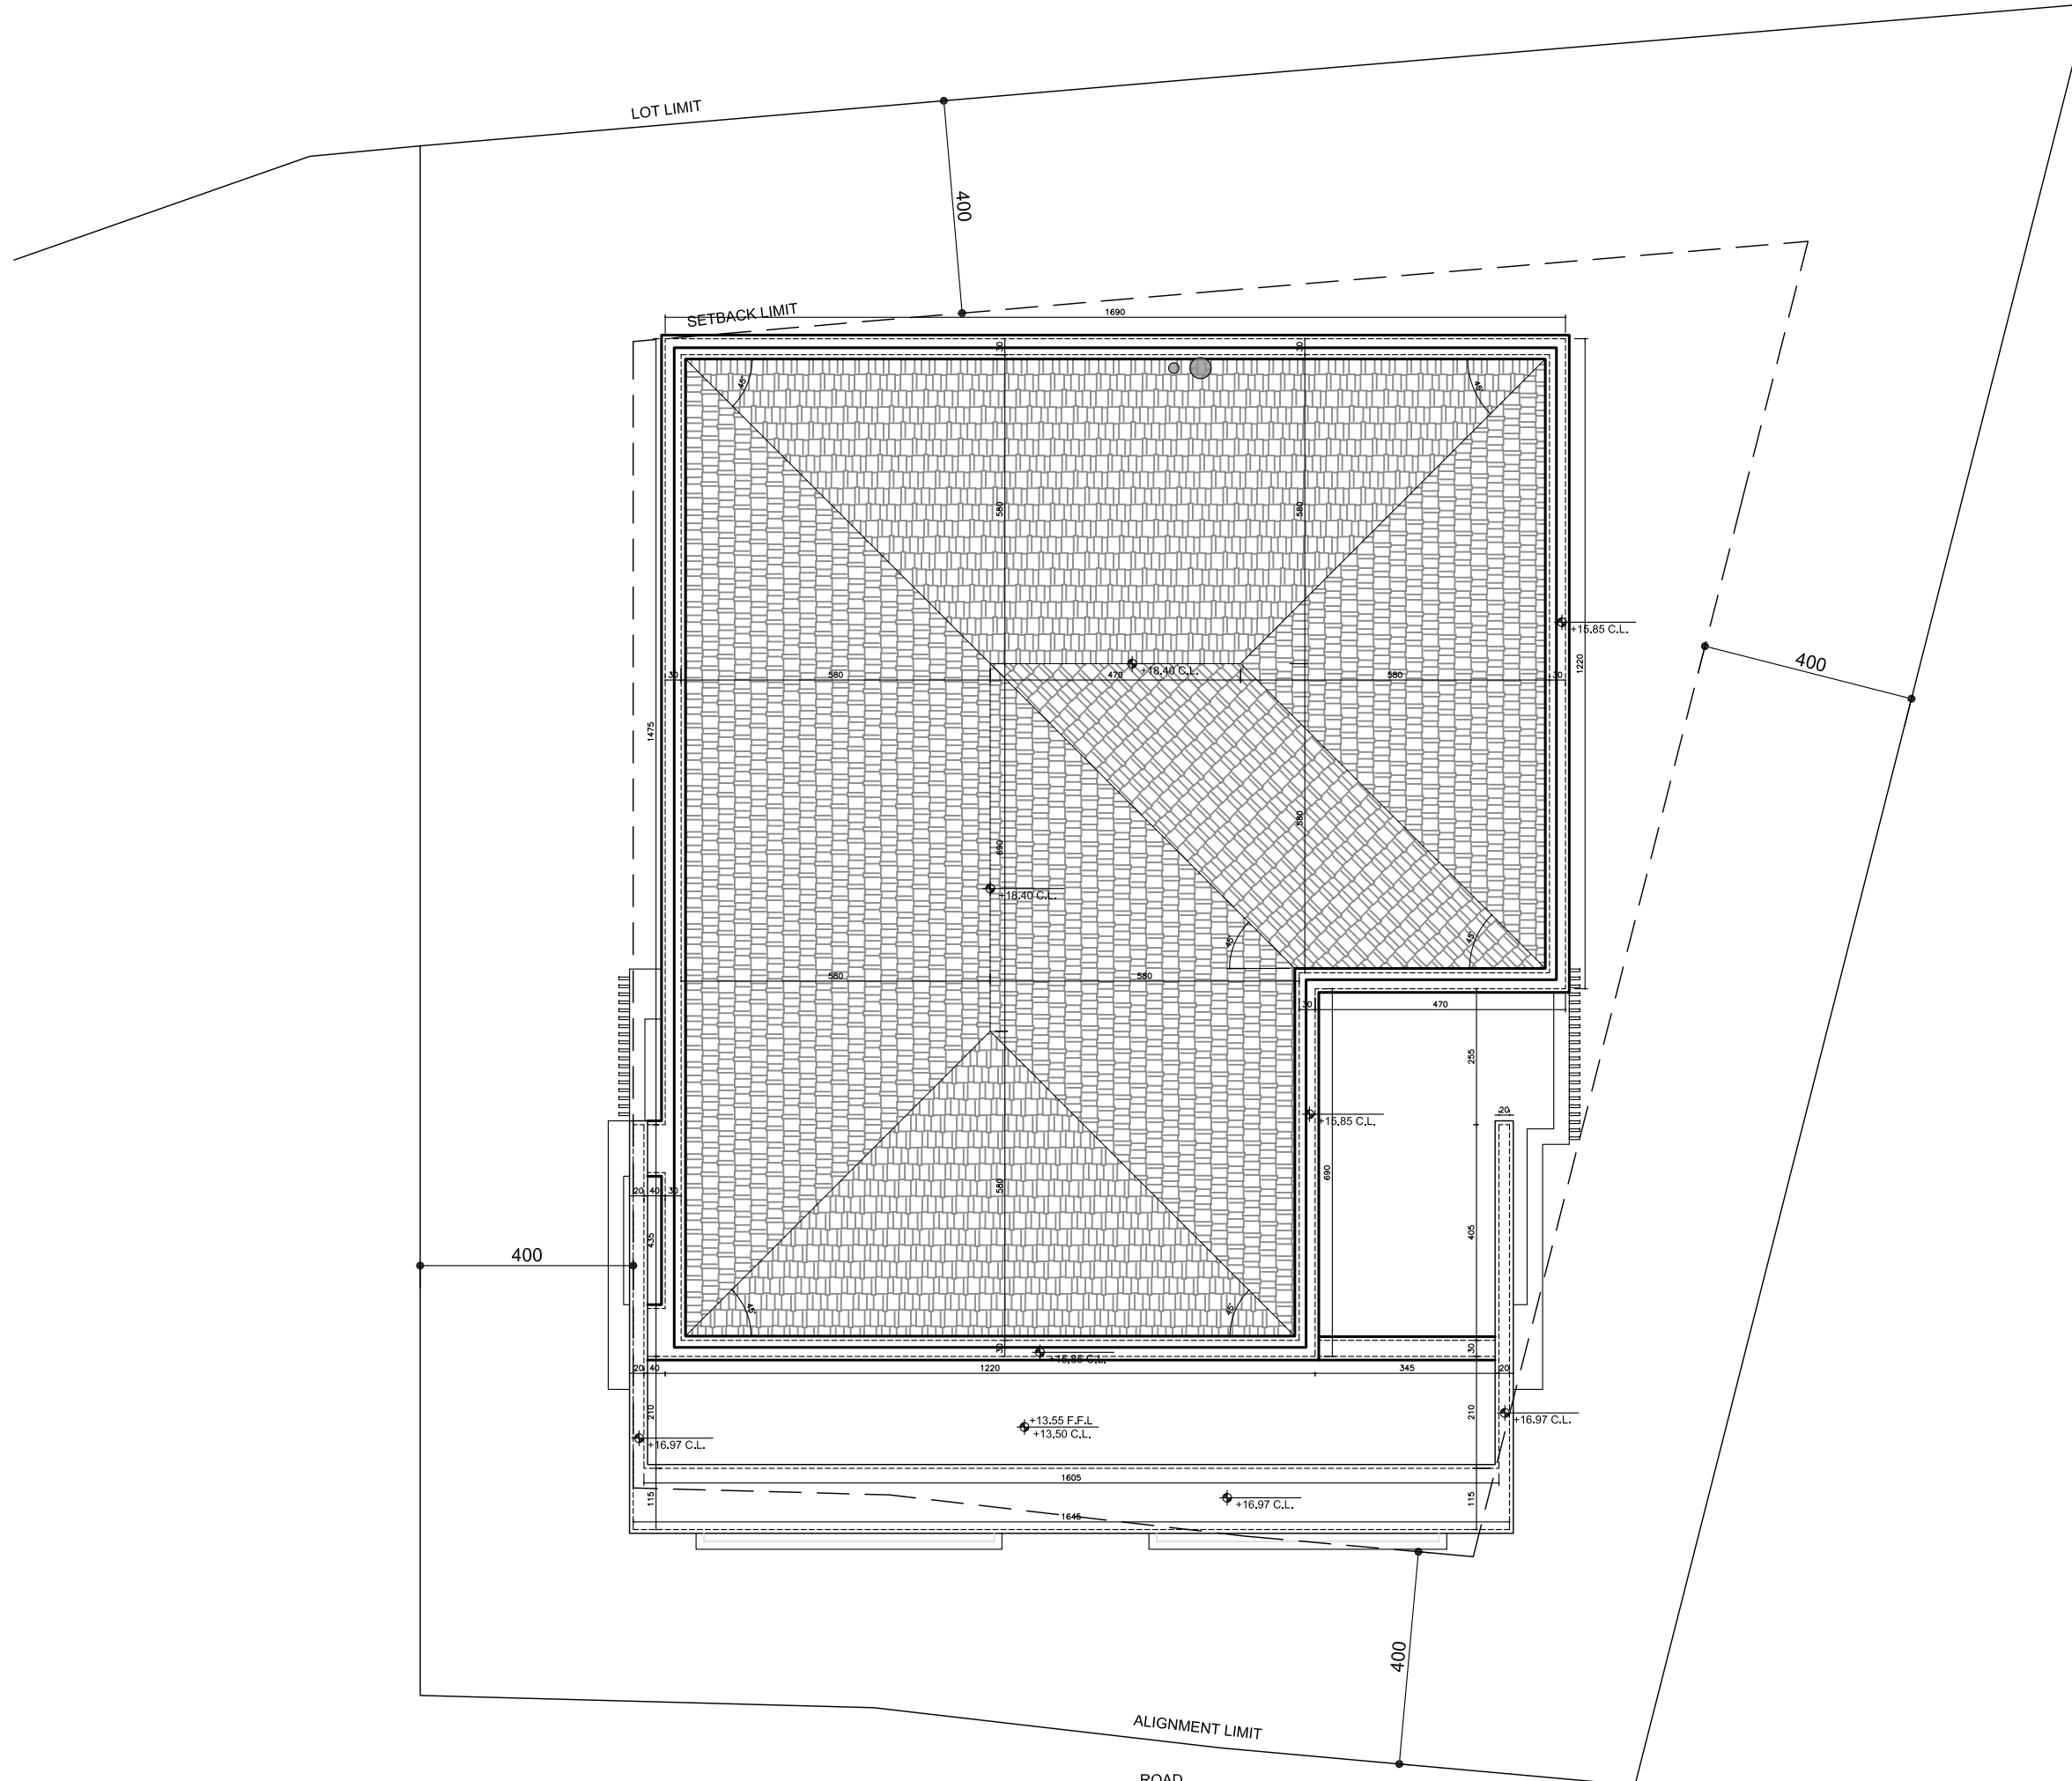

BEIT MERY - 5237

5237

5237

LOT LIMIT
300
ALIGNMENT LIMIT
400
SETBACK LIMIT

SETBACK LIMIT
400
LOT LIMIT

		Total Sellable Area without Terraces	Terraces	CARS
B1	APP A1	190	90	2
	APP B1	190	74	2
	Total/FI	380	164	4
GF	APP A2	190	56	2
	APP B2	190	111	2
	Total/FI	380	167	4
1ST FL	APP A3	190		2
	APP B3	190		2
	Total/FI	380		4
2ND FL	APP A4	190		2
	APP B4	190		2
	Total/FI	380		4
ROOF	APP A5	215	55	2
TOTAL		1735	386	18