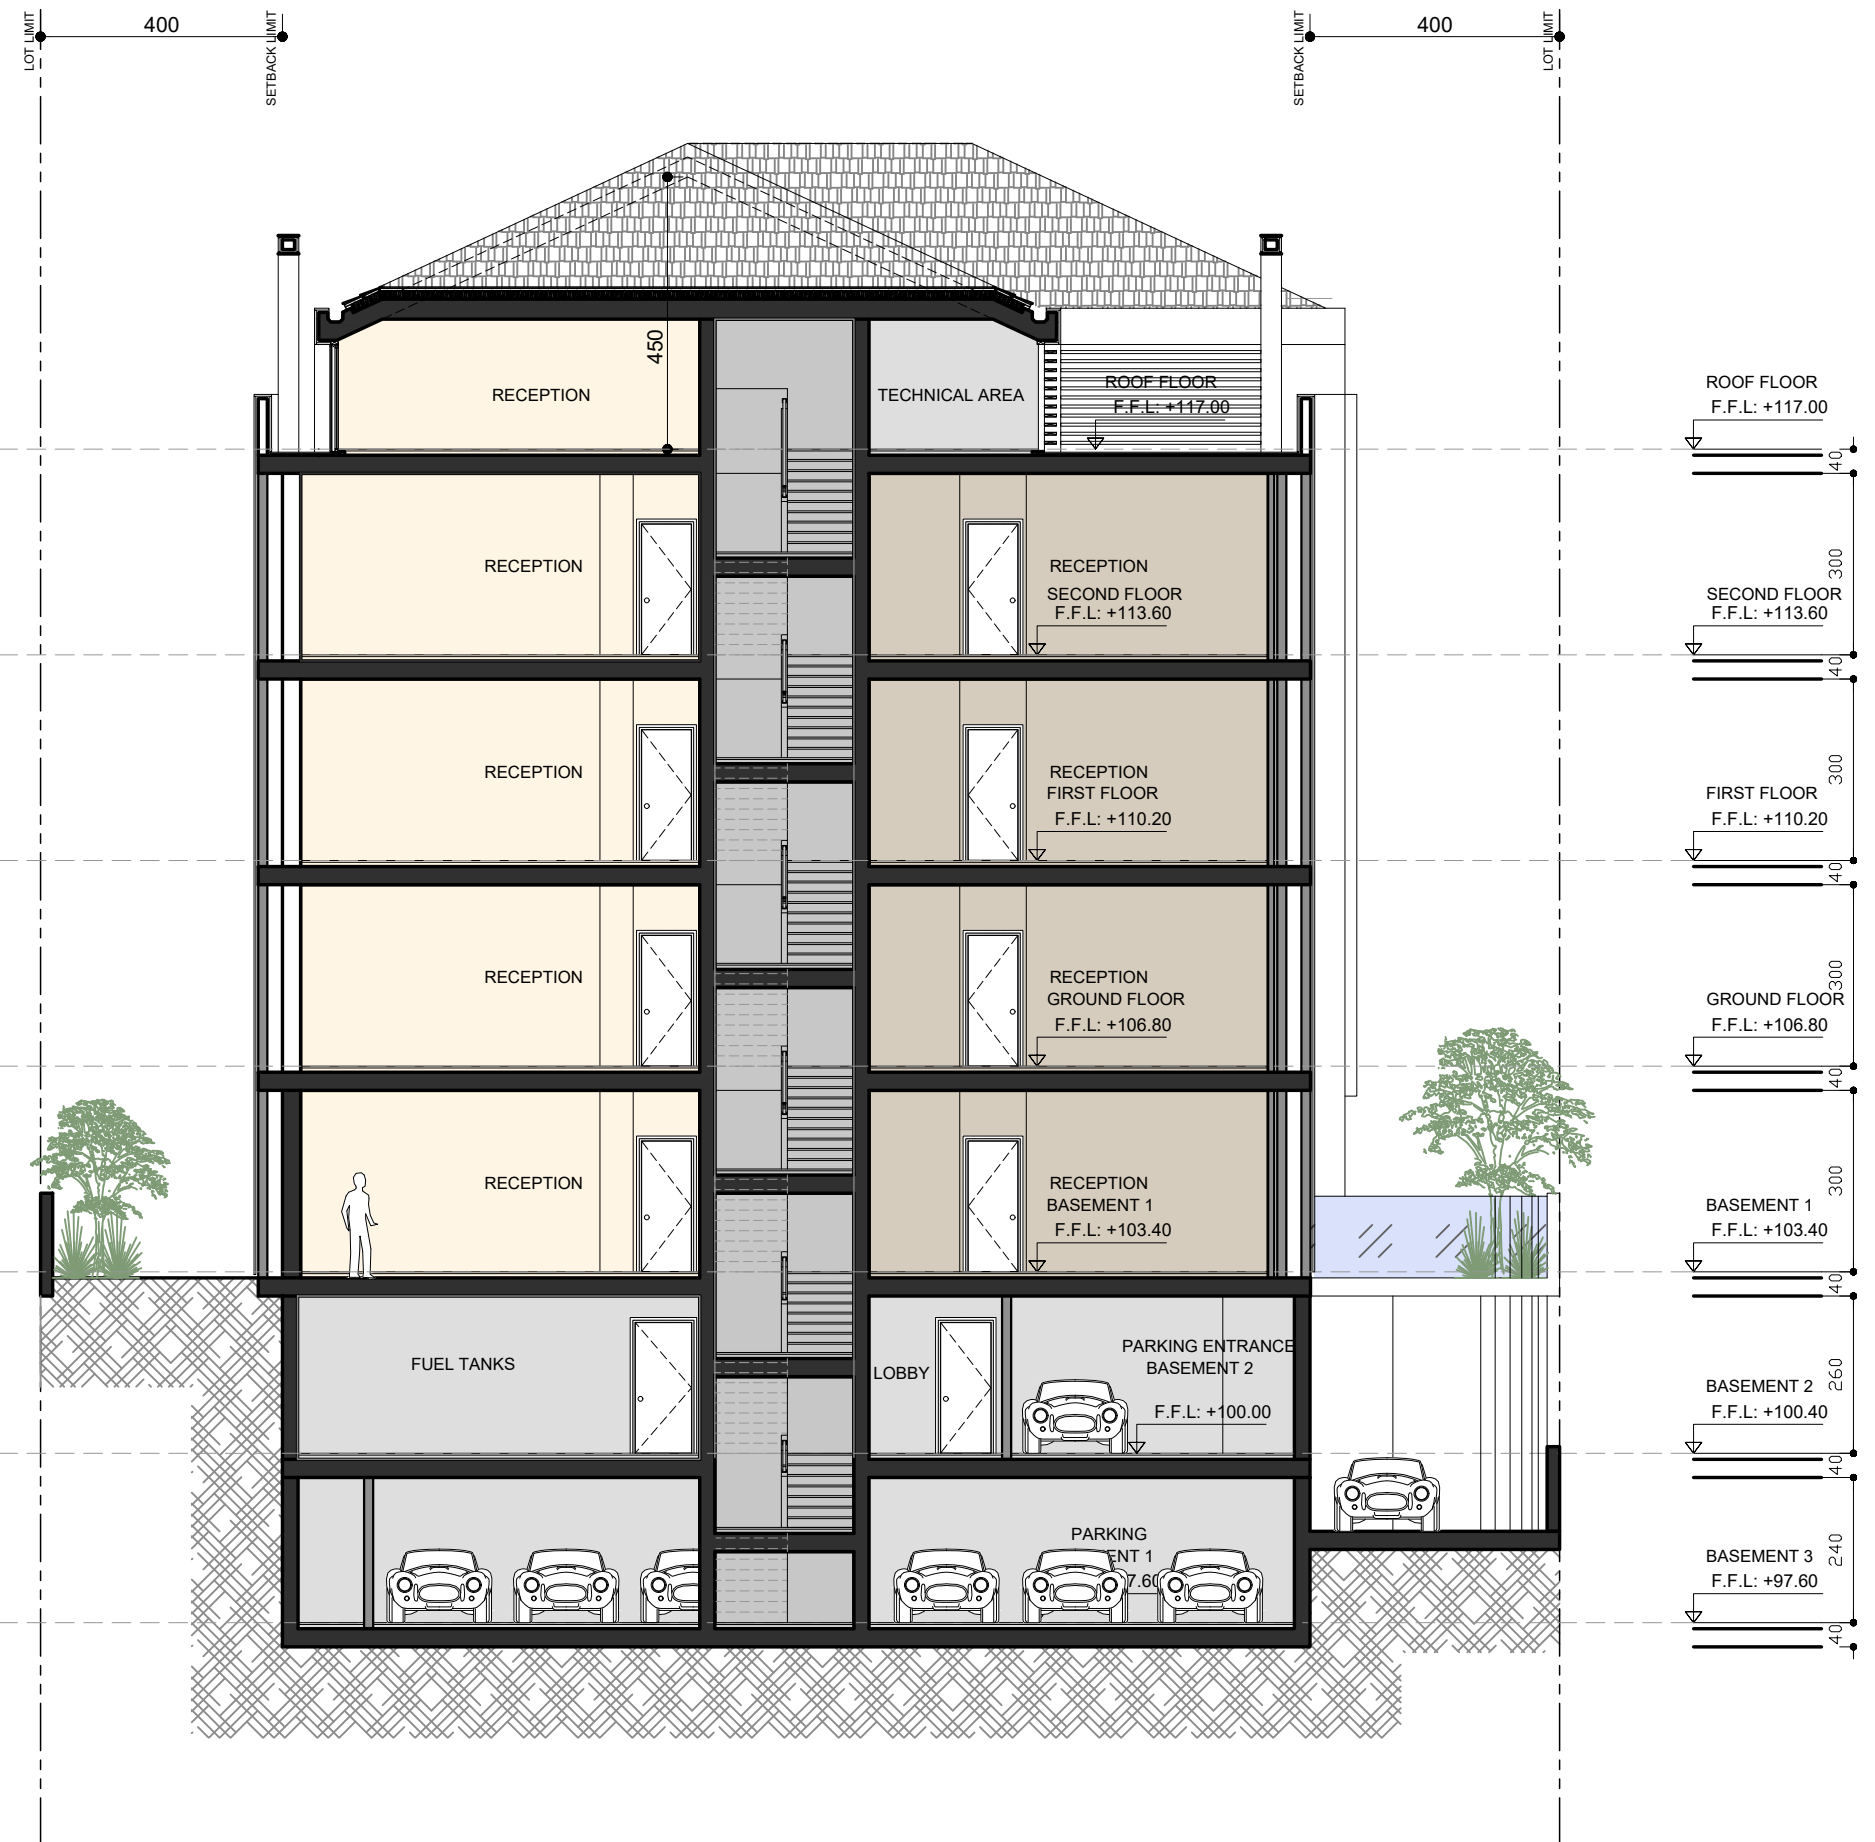

BEIT MERY - 5237

5237

5237

LOT LIMIT
300
ALIGNMENT LIMIT
400
SETBACK LIMIT

SETBACK LIMIT
400
LOT LIMIT

		Total Sellable Area without Terraces	Terraces	CARS
B1	APP A1	190	90	2
	APP B1	190	74	2
	Total/FI	380	164	4
GF	APP A2	190	56	2
	APP B2	190	111	2
	Total/FI	380	167	4
1ST FL	APP A3	190		2
	APP B3	190		2
	Total/FI	380		4
2ND FL	APP A4	190		2
	APP B4	190		2
	Total/FI	380		4
ROOF	APP A5	215	55	2
TOTAL		1735	386	18